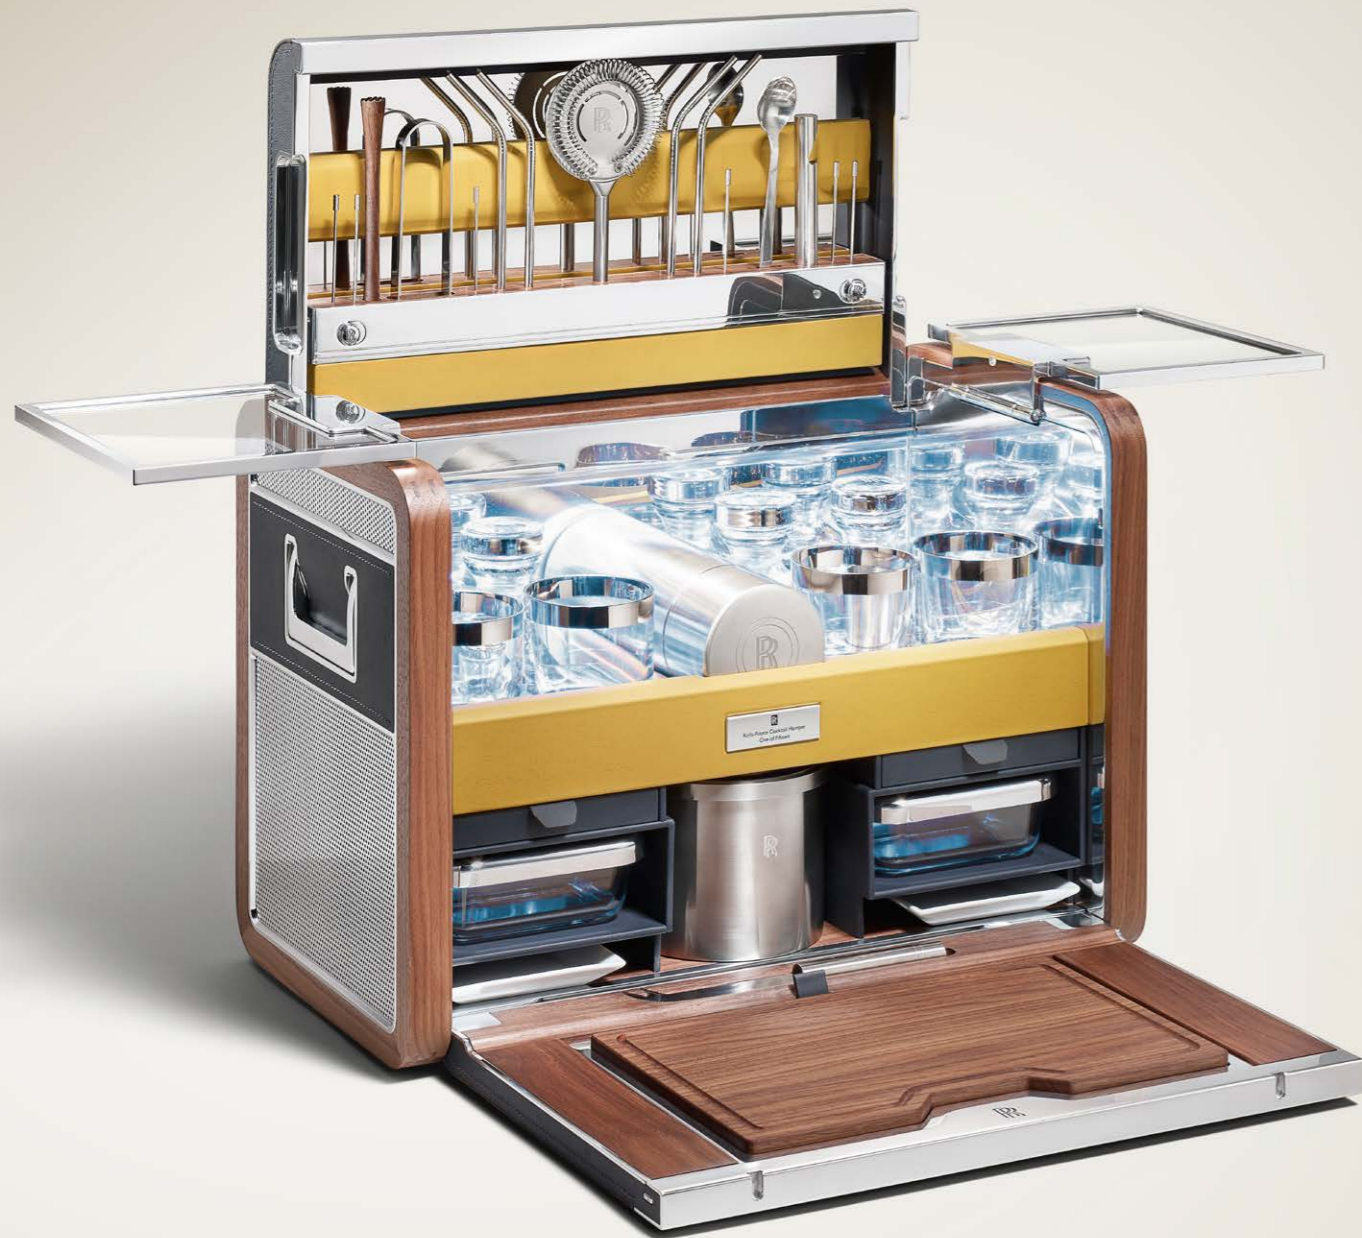

ELEGANCE REDEFINED

The Rolls-Royce Cocktail Hamper

Exclusive in the truest sense of the word, only 15 of the Rolls-Royce Cocktail Hampers have been crafted; designed as an exquisite fusion of the finest materials that inspire reverence, excitement and social delight in equal measure.

Inspired by the launch of Dawn, the world's most luxurious convertible, Rolls-Royce has created its most social accessory, to meet the needs of customers who wish to relax and enjoy something beyond the traditional glass of champagne.